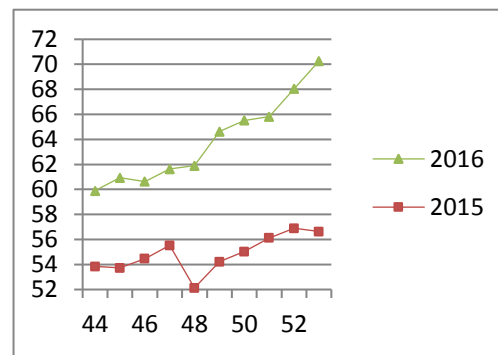

Lamb A2 - Sales Price

Class	Units	Avg Mass	Avg Purch Price	Purch Min	Purch Max
PIGS					
BP	7771	70.45	26.90	22.30	31.38
BO	2186	74.09	27.14	22.30	31.84
BR	200	76.48	25.79	23.00	28.50
BC	19	76.13	23.08	19.70	26.50
BU	4	71.07	20.26	17.72	25.50
BS	5	71.56	22.94	18.00	26.50
PP	2350	51.56	29.14	27.23	32.47
PO	146	51.28	30.00	27.36	32.50
PR	16	48.79	22.69	19.20	28.50
PC	4	51.58	20.13	15.00	28.00
PU	1	47.60	10.00	10.00	10.00
PS	1	45.90	27.50	27.50	27.50
SAS	74	132.20	17.81	8.00	21.00
HP	2 560	85.62	25.91	22.30	30.50
HO	2906	86.73	25.96	22.30	29.00
HR	535	88.47	25.85	24.82	31.00
HC	47	87.80	20.56	16.36	26.70
HU	4	84.52	18.38	14.00	19.78
HS	4	91.43	11.39	9.40	16.03
CP	1996	65.91	27.68	20.28	31.00
CO	534	71.22	27.52	22.40	31.00
CR	32	70.65	27.03	22.91	28.50
CU	1	74.90	27.50	27.50	27.50
SAS	480	163.08	17.62	14.56	20.80
21876					

Hide	Feedlot	16.18
	Veldt	16.06
Dorper	ea	45.56
Merino	ea	81.38