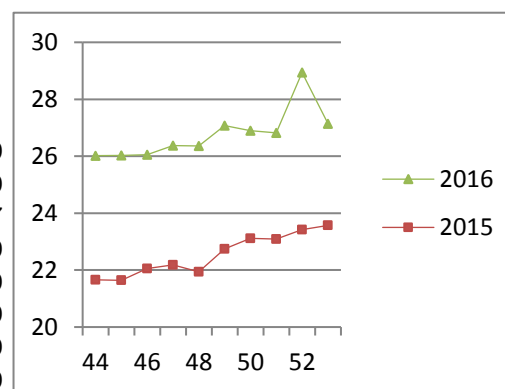

Baconer BO - Purchase Price

THIS INFORMATION IS PROTECTED AGAINST COPYING OR DISTRIBUTION WITHOUT PRIOR PERMISSION FROM THE RMAA BOARD.

FOR ENQUIRIES, PLEASE CONTACT RMAA AT TEL (012) 349 1237/8 or priceinformation@rmaa.co.za

Disclaimer: In no event shall the RMAA be liable for any direct, special, indirect or consequential damages, or any other damages of any kind, including but not limited to loss of use, loss of profits, or loss of data, whether in an action in contract, tort (including but not limited to negligence), or otherwise, arising out of or in any way connected with the use of this information. While the RMAA takes great care in compiling the contents of this page, it is nevertheless only meant to provide non-binding general information and cannot replace detailed individual advice to help the prospective buyer make his decision. The RMAA does not guarantee that the information on these pages is up-to-date, accurate and complete.