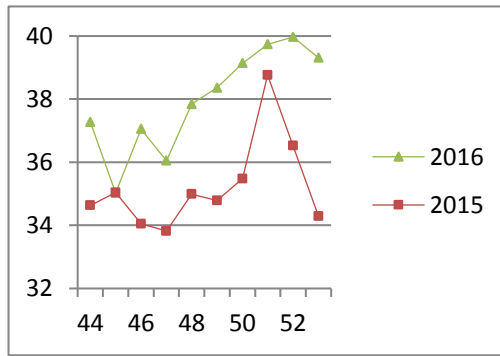

NATIONAL SOUTH AFRICAN PRICE INFORMATION FOR WEEK 1

From 2017/01/02 To 2017/01/08

Class	Units	Avg Mass	Avg Purch Price	Avg Selling Price	Selling min	Selling max
CATTLE						
A2	12001	258.96	39.18	39.31	37.12	42.51
A3	1308	277.74	39.13	39.07	37.00	42.53
AB2	378	263.26	36.98	37.56	30.50	41.74
AB3	98	279.98	37.08	38.36	36.00	41.74
B2	183	274.37	35.15	35.78	32.33	39.42
B3	65	257.49	34.35	35.56	32.50	36.35
C2	697	262.40	33.76	32.61	30.00	39.28
C3	129	295.65	32.37	34.18	30.00	38.50
14 859						

Beef A2 - Sales Price

Class	Units	Avg Mass	Avg Purch Price	Avg Selling Price	Selling min	Selling max
LAMB/SHEEP						
A0	112	12.57	54.97	57.01	45.91	69.13
A1	693	15.96	68.72	66.30	54.89	72.00
A2	6074	20.57	69.33	70.26	66.60	76.11
A3	1049	22.53	69.05	69.76	64.00	75.89
A4	200	23.56	58.17	58.93	57.57	63.77
A5	25	22.94	53.17	53.50	45.08	62.62
A6	24	23.87	52.79	54.77	46.48	62.39
AB2	62	22.12	57.86	61.14	50.75	66.57
AB3	34	27.69	54.31	56.82	49.26	67.70
B2	12	26.51	51.41	55.19	50.00	60.47
B3	6	28.97	48.74	52.21	51.21	52.40
C2	296	24.76	50.47	49.95	46.83	58.32
C3	78	27.85	49.75	48.72	47.95	54.00
8 665						