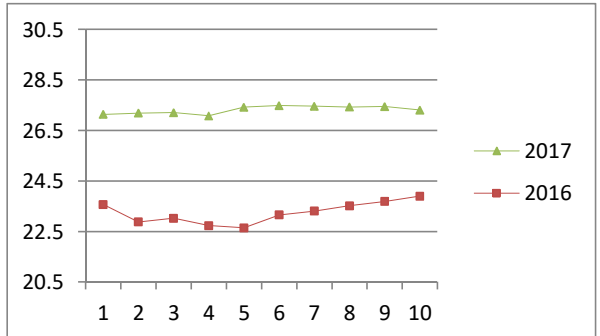

Baconer BO - Purchase Price

THIS INFORMATION IS PROTECTED AGAINST COPYING OR DISTRIBUTION WITHOUT PRIOR PERMISSION FROM THE RMAA BOARD.

FOR ENQUIRIES, PLEASE CONTACT RMAA AT TEL (012) 349 1237/8 or priceinformation@rmaa.co.za

Disclaimer: In no event shall the RMAA be liable for any direct, special, indirect or consequential damages, or any other damages of any kind, including but not limited to loss of use, loss of profits, or loss of data, whether in an action in contract, tort (including but not limited to negligence), or otherwise, arising out of or in any way connected with the use of this information. While the RMAA takes great care in compiling the contents of this page, it is nevertheless only meant to provide non-binding general information and cannot replace detailed individual advice to help the prospective buyer make his decision. The RMAA does not guarantee that the information on these pages is up-to-date, accurate and complete.