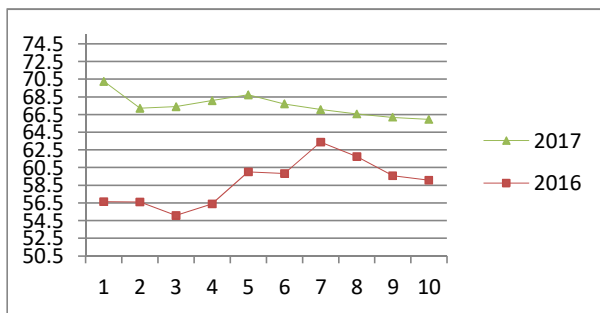

Lamb A2 - Sales Price

Class	Units	Avg Mass	Avg Purch Price	Purch Min	Purch Max
PIGS					
BP	7292	72.93	26.94	22.30	29.50
BO	2911	74.67	27.31	23.50	29.50
BR	278	76.01	26.40	23.00	29.25
BC	19	76.23	24.19	15.00	29.00
BU	3	81.47	22.92	17.50	29.00
BS	6	76.45	18.43	11.00	27.60
PP	2981	52.47	26.85	22.50	31.50
PO	435	53.70	28.04	26.00	29.08
PR	69	54.31	28.09	20.00	29.00
PC	5	51.16	26.54	25.00	29.00
PS	7	40.75	18.46	17.50	20.00
SAB	87	131.19	15.76	8.00	25.00
HP	3384	85.32	26.06	22.30	29.06
HO	4115	86.28	26.33	19.00	29.16
HR	811	88.09	25.45	22.50	28.75
HC	68	90.96	20.34	19.00	27.30
HU	7	91.71	18.77	16.00	27.30
HS	8	90.94	13.17	9.40	27.30
CP	1881	65.56	28.08	21.50	29.98
CO	303	64.52	27.95	17.00	30.00
CR	30	59.32	27.95	23.00	28.50
CU	1	65.70	13.00	13.00	13.00
CS	1	65.30	11.00	11.00	11.00
SAS	428	160.68	17.51	15.00	20.41
25,130					

Hide	Feedlot	15.26
	Veldt	15.28
Dorper	ea	38.80
Merino	ea	90.91