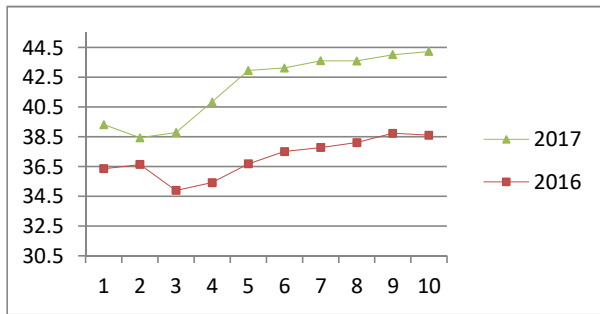

NATIONAL SOUTH AFRICAN PRICE INFORMATION FOR WEEK 10

From 2017/03/06 To 2017/03/12

Class	Units	Avg Mass	Avg Purch Price	Avg Selling Price	Selling min	Selling max
CATTLE						
A2	10263	258.08	43.64	44.23	34.00	47.50
A3	1046	275.51	43.56	44.24	43.00	47.50
AB2	599	246.04	41.62	42.25	40.74	44.30
AB3	97	272.10	41.59	42.25	36.50	44.00
B2	455	236.64	39.76	38.23	34.95	41.30
B3	91	270.66	37.87	38.29	34.50	39.02
C2	2071	248.55	36.36	36.47	32.57	39.11
C3	569	275.27	36.47	36.79	32.57	38.95
15,191						

Beef A2 - Sales Price

Class	Units	Avg Mass	Avg Purch Price	Avg Selling Price	Selling min	Selling max
LAMB/SHEEP						
A0	295	13.62	57.36	55.83	57.90	66.00
A1	5543	19.97	67.22	62.06	58.86	66.95
A2	5979	19.76	65.65	65.96	63.50	73.11
A3	1475	21.45	65.75	65.07	62.72	72.60
A4	213	21.75	57.46	59.92	57.30	71.50
A5	47	22.94	54.08	54.94	54.73	66.00
A6	52	21.51	52.90	51.65	47.12	66.00
AB2	102	70.89	56.50	57.48	46.00	59.10
AB3	29	23.47	53.23	57.63	46.00	71.70
B2	458	24.10	49.87	54.12	43.00	56.00
B3	213	25.00	51.07	52.03	48.50	56.00
C2	632	23.72	45.13	47.45	42.00	55.00
C3	185	25.49	45.20	46.78	45.47	55.00
15,223						