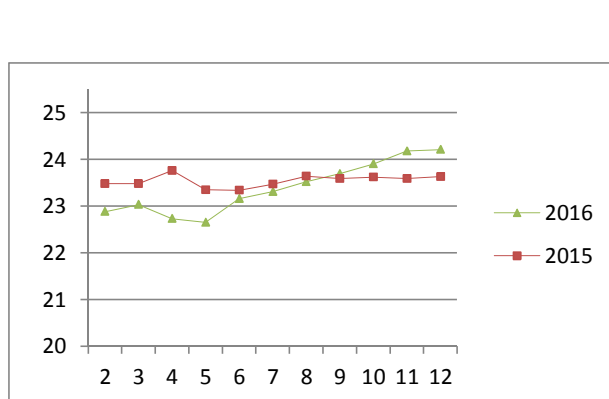

Baconer BO - Purchase Price

Hide	Feedlot	14.52
	Veldt	14.52
Dorper	ea	64.55
Merino	ea	87.92

14 571

THIS INFORMATION IS PROTECTED AGAINST COPYING OR DISTRIBUTION WITHOUT PRIOR PERMISSION FROM THE RMAA BOARD.

FOR ENQUIRIES, PLEASE CONTACT RMAA AT TEL (012) 349 1237/8 or priceinformation@rmaa.co.za

Disclaimer: In no event shall the RMAA be liable for any direct, special, indirect or consequential damages, or any other damages of any kind, including but not limited to loss of use, loss of profits, or loss of data, whether in an action in contract, tort (including but not limited to negligence), or otherwise, arising out of or in any way connected with the use of this information. While the RMAA takes great care in compiling the contents of this page, it is nevertheless only meant to provide non-binding general information and cannot replace detailed individual advice to help the prospective buyer make his decision. The RMAA does not guarantee that the information on these pages is up-to-date, accurate and complete.