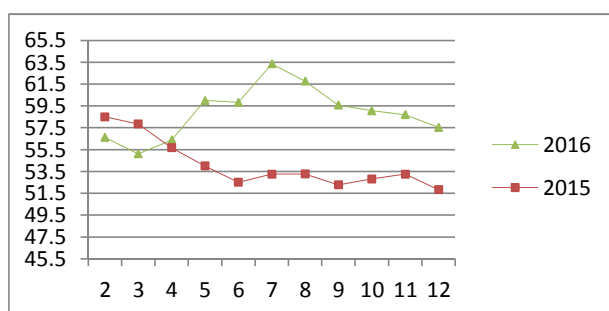

Lamb A2 - Sales Price

Class	Units	Avg Mass	Avg Purch Price	Purch Min	Purch Max
PIGS					
BP	5122	73.66	23.94	22.36	26.75
BO	2320	74.82	24.21	22.51	25.00
BR	216	76.33	23.24	15.20	24.50
BC	22	77.21	20.63	13.30	24.50
BU	2	80.90	16.89	13.00	20.00
BS	8	67.98	12.88	11.00	20.00
PP	1305	49.40	24.98	20.92	27.18
PO	173	50.13	24.90	20.47	27.20
PR	27	49.83	24.38	17.00	25.50
PC	6	44.98	16.62	14.00	24.00
PS	2	47.30	18.21	14.00	24.00
HP	2000	85.39	23.89	22.80	24.50
HO	1768	87.62	23.94	20.22	24.50
HR	305	89.12	23.25	19.83	24.00
HC	30	91.68	16.66	15.00	21.00
HU	7	89.69	15.34	13.00	18.68
HS	5	87.00	13.95	11.00	16.00
CP	846	60.26	24.96	10.00	25.59
CO	128	61.44	24.73	23.71	25.98
CR	14	62.31	24.64	23.00	25.00
CC	5	61.00	15.21	14.00	16.00
CU	3	58.60	13.66	13.00	14.00
CS	1	57.70	13.00	13.00	13.00
SAS	209	143.85	15.53	12.00	18.80
SAU	47	120.51	9.83	8.00	17.00