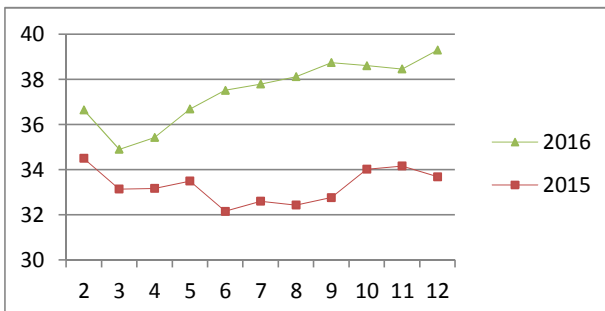

NATIONAL SOUTH AFRICAN PRICE INFORMATION FOR WEEK 12

From 2016/03/21 To 2016/03/27

Class	Units	Avg Mass	Avg Purch Price	Avg Selling Price	Selling min	Selling max
CATTLE						
A2	9456	261.57	39.33	39.28	31.46	42.15
A3	2902	273.75	39.06	39.49	38.00	42.15
AB2	471	262.52	37.50	37.04	28.34	42.15
AB3	144	286.36	36.32	35.82	28.34	39.10
B2	399	252.33	32.87	33.98	29.90	36.52
B3	82	278.74	32.58	32.99	29.50	36.22
C2	1257	248.08	28.24	30.14	28.00	34.50
C3	357	280.27	28.35	30.17	28.00	34.50
15 068						

Beef A2 - Sales Price

Class	Units	Avg Mass	Avg Purch Price	Avg Selling Price	Selling min	Selling max
LAMB/SHEEP						
A0	130	13.63	45.27	43.95	32.00	47.51
A1	816	15.45	55.37	54.54	37.00	61.50
A2	11350	19.58	53.09	57.54	55.30	68.00
A3	1782	21.56	55.64	57.40	55.22	66.77
A4	254	23.18	49.71	52.82	47.56	62.51
A5	32	24.60	46.95	48.49	39.48	62.50
A6	29	22.68	40.21	44.97	39.58	50.00
AB2	223	19.69	48.55	49.18	39.00	63.23
AB3	30	23.56	51.10	49.64	39.00	62.70
B2	270	22.40	47.64	44.72	38.00	47.00
B3	28	24.51	46.22	44.12	38.00	47.00
C2	1182	22.04	39.03	39.18	36.00	45.73
C3	310	25.65	40.38	40.25	35.00	45.00
16 436						