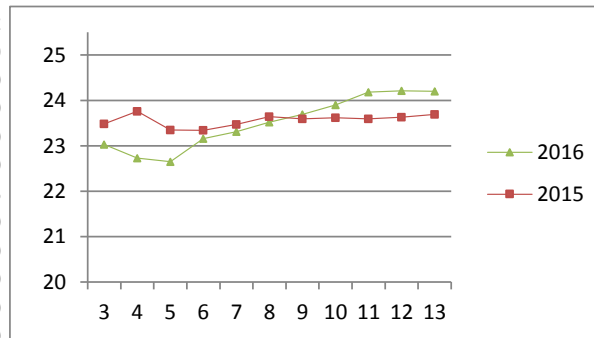

Baconer BO - Purchase Price

Hide	Feedlot	14.65
	Veldt	14.56
Dorper	ea	64.55
Merino	ea	99.17

THIS INFORMATION IS PROTECTED AGAINST COPYING OR DISTRIBUTION WITHOUT PRIOR PERMISSION FROM THE RMAA BOARD.

FOR ENQUIRIES, PLEASE CONTACT RMAA AT TEL (012) 349 1237/8 or priceinformation@rmaa.co.za

Disclaimer: In no event shall the RMAA be liable for any direct, special, indirect or consequential damages, or any other damages of any kind, including but not limited to loss of use, loss of profits, or loss of data, whether in an action in contract, tort (including but not limited to negligence), or otherwise, arising out of or in any way connected with the use of this information. While the RMAA takes great care in compiling the contents of this page, it is nevertheless only meant to provide non-binding general information and cannot replace detailed individual advice to help the prospective buyer make his decision. The RMAA does not guarantee that the information on these pages is up-to-date, accurate and complete.