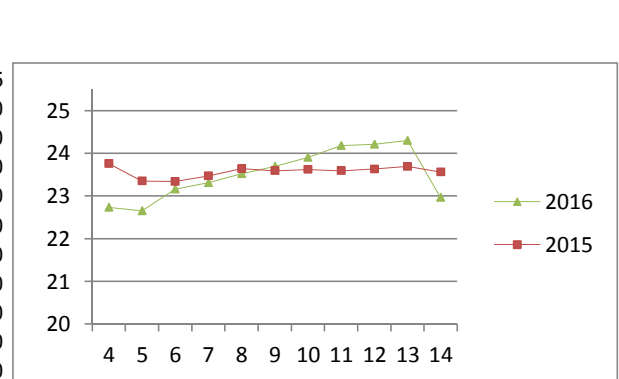

Baconer BO - Purchase Price

Hide	Feedlot	14.15
	Veldt	14.04
Dorper	ea	61.92
Merino	ea	91.70

THIS INFORMATION IS PROTECTED AGAINST COPYING OR DISTRIBUTION WITHOUT PRIOR PERMISSION FROM THE RMAA BOARD.

FOR ENQUIRIES, PLEASE CONTACT RMAA AT TEL (012) 349 1237/8 or priceinformation@rmaa.co.za

Disclaimer: In no event shall the RMAA be liable for any direct, special, indirect or consequential damages, or any other damages of any kind, including but not limited to loss of use, loss of profits, or loss of data, whether in an action in contract, tort (including but not limited to negligence), or otherwise, arising out of or in any way connected with the use of this information. While the RMAA takes great care in compiling the contents of this page, it is nevertheless only meant to provide non-binding general information and cannot replace detailed individual advice to help the prospective buyer make his decision. The RMAA does not guarantee that the information on these pages is up-to-date, accurate and complete.