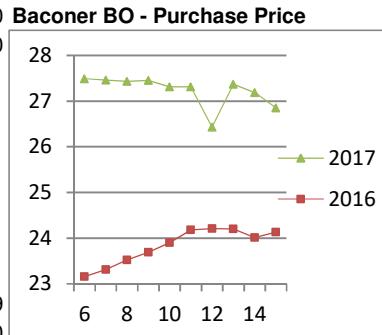

**THIS INFORMATION IS PROTECTED AGAINST COPYING OR DISTRIBUTION WITHOUT PRIOR PERMISSION FROM THE RMAA BOARD.
FOR ENQUIRIES, PLEASE CONTACT RMAA AT TEL (012) 349 1237/8 or priceinformation@rmaa.co.za**

Disclaimer: In no event shall the RMAA be liable for any direct, special, indirect or consequential damages, or any other damages of any kind, including but not limited to loss of use, loss of profits, or loss of data, whether in an action in contract, tort (including but not limited to negligence), or otherwise, arising out of or in any way connected with the use of this information. While the RMAA takes great care in compiling the contents of this page, it is nevertheless only meant to provide non-binding general information and cannot replace detailed individual advice to help the prospective buyer make his decision. The RMAA does not guarantee that the information on these pages is up-to-date, accurate and complete.