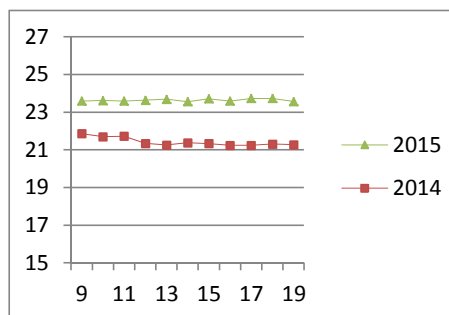

Baconer BO - Purchase Price

THIS INFORMATION IS PROTECTED AGAINST COPYING OR DISTRIBUTION WITHOUT PRIOR PERMISSION FROM THE RMAA BOARD.

FOR ENQUIRIES, PLEASE CONTACT RMAA AT TEL (012) 349 1237/8 or priceinformation@rmaa.co.za

Disclaimer: In no event shall the RMAA be liable for any direct, special, indirect or consequential damages, or any other damages of any kind, including but not limited to loss of use, loss of profits, or loss of data, whether in an action in contract, tort (including but not limited to negligence), or otherwise, arising out of or in any way connected with the use of this information. While the RMAA takes great care in compiling the contents of this page, it is nevertheless only meant to provide non-binding general information and cannot replace detailed individual advice to help the prospective buyer make his decision. The RMAA does not guarantee that the information on these pages is up-to-date, accurate and complete.