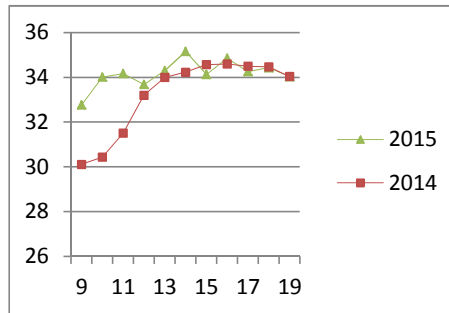

NATIONAL SOUTH AFRICAN PRICE INFORMATION FOR WEEK 19

Class Units Avg Mass Avg Purch Price Avg Selling Price Selling min Selling max From 2015/05/04 To 2015/05/10

CATTLE

Class	Units	Avg Mass	Avg Purch Price	Avg Selling Price	Selling min	Selling max
A2	4682	256.72	34.26	34.03	24.00	37.95
A3	821	263.74	34.63	34.56	31.49	37.95
AB2	342	238.97	31.63	32.08	24.00	37.95
AB3	42	292.48	31.69	32.07	24.00	37.95
B2	238	236.32	27.51	28.93	24.00	37.95
B3	17	288.59	28.82	29.38	25.93	37.95
C2	649	252.69	26.63	26.54	24.00	29.15
C3	156	286.22	27.20	26.99	24.00	29.15
6 947						

Beef A2 - Sales Price

LAMB/SHEEP

Class	Units	Avg Mass	Avg Purch Price	Avg Selling Price	Selling min	Selling max
A0	193	13.49	46.74	44.02	40.00	44.66
A1	470	15.79	54.15	53.49	49.49	54.10
A2	5175	19.26	54.33	54.41	51.00	63.25
A3	506	21.47	56.09	55.96	51.00	63.25
A4	41	17.06	49.14	49.97	47.89	63.25
A5	5	18.78	45.67	43.91	43.88	44.00
A6	32	17.19	46.39	43.95	40.00	44.66
AB2	191	21.69	46.01	46.31	44.00	61.25
AB3	7	30.54	48.23	50.13	50.01	51.00
B2	151	22.08	38.50	48.94	36.01	61.25
B3	12	29.77	38.43	40.00	38.50	40.13
C2	436	23.68	39.19	38.23	34.95	42.35
C3	121	26.42	39.34	38.06	34.95	42.27
7 340