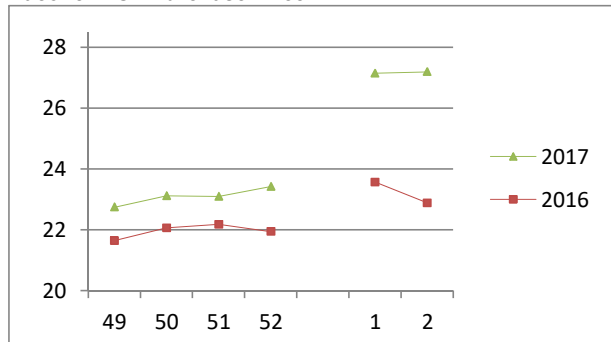

Baconer BO - Purchase Price

THIS INFORMATION IS PROTECTED AGAINST COPYING OR DISTRIBUTION WITHOUT PRIOR PERMISSION FROM THE RMAA BOARD.

FOR ENQUIRIES, PLEASE CONTACT RMAA AT TEL (012) 349 1237/8 or priceinformation@rmaa.co.za

Disclaimer: In no event shall the RMAA be liable for any direct, special, indirect or consequential damages, or any other damages of any kind, including but not limited to loss of use, loss of profits, or loss of data, whether in an action in contract, tort (including but not limited to negligence), or otherwise, arising out of or in any way connected with the use of this information. While the RMAA takes great care in compiling the contents of this page, it is nevertheless only meant to provide non-binding general information and cannot replace detailed individual advice to help the prospective buyer make his decision. The RMAA does not guarantee that the information on these pages is up-to-date, accurate and complete.