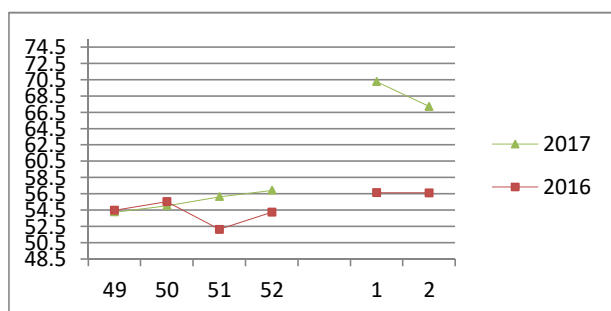

Lamb A2 - Sales Price

Hide	Feedlot	15.83
	Veldt	15.86
Dorper	ea	40.92
Merino	ea	89.52

PIGS

		Avg Purch Price	Purch Min	Purch Max	
BP	5205	72.91	26.81	22.30	31.00
BO	1978	74.08	27.19	22.30	31.00
BR	233	75.63	26.24	15.30	31.00
BC	15	74.21	20.88	13.00	25.70
BU	4	76.10	18.35	13.00	20.07
BS	53	79.85	19.40	11.00	31.00
PP	2487	52.29	29.32	22.50	31.48
PO	211	50.51	29.41	24.96	31.50
PR	10	48.57	23.84	10.00	28.50
PC	3	48.45	13.13	10.00	16.00
PU	1	53.20	13.00	13.00	13.00
PS	1	58.40	13.00	13.00	13.00
SAB	66	163.65	14.08	10.00	26.50
HP	3052	85.53	25.84	22.30	27.97
HO	3,129	87.43	25.85	22.30	30.50
HR	572	88.86	24.98	12.10	27.50
HC	58	88.27	21.00	15.00	25.50
HU	8	87.79	21.69	19.77	25.50
HS	8	90.58	13.41	9.40	25.50
CP	2441	61.36	27.65	10.00	31.00
CO	339	62.41	27.25	10.00	30.00
CR	31	60.19	26.99	13.00	29.00
CC	3	55.67	21.53	13.00	27.50
CS	1	62.40	19.00	19.00	19.00
SAS	714	154.60	17.77	14.00	20.80
	20,623