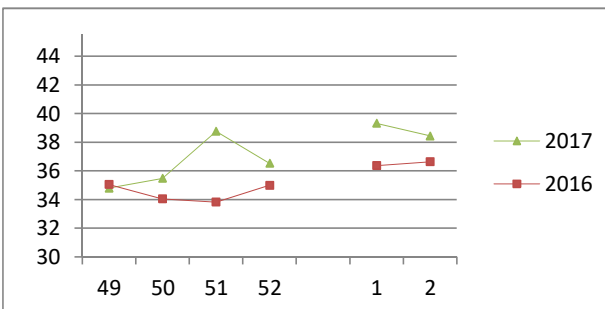

NATIONAL SOUTH AFRICAN PRICE INFORMATION FOR WEEK 2

From 2017/01/09 To 2017/01/15

Class	Units	Avg Mass	Avg Purch Price	Avg Selling Price	Selling min	Selling max
CATTLE						
A2	9883	252.80	38.78	38.43	36.17	42.15
A3	997	276.57	38.63	38.62	36.72	42.15
AB2	350	243.61	36.70	36.70	29.00	40.50
AB3	53	277.83	37.45	37.18	34.50	39.11
B2	236	240.73	34.96	35.92	32.00	39.42
B3	46	276.07	34.62	35.44	31.09	38.50
C2	1287	258.78	33.62	35.00	31.00	39.50
C3	371	285.41	34.00	35.75	31.00	39.50
	13,223					

Beef A2 - Sales Price

LAMB/SHEEP

A0	373	13.13	49.86	49.35	44.16	60.00
A1	1266	15.86	65.32	66.29	40.00	71.00
A2	8741	19.34	62.04	67.22	59.58	75.91
A3	1876	21.07	65.72	66.71	47.64	75.33
A4	293	23.08	59.91	52.60	53.00	67.50
A5	34	22.82	50.54	49.69	45.33	63.09
A6	46	21.83	47.75	48.61	43.00	63.49
AB2	141	21.65	56.39	58.05	50.00	64.80
AB3	34	24.45	58.12	61.54	51.30	68.04
B2	158	25.20	50.86	53.42	50.00	60.48
B3	55	27.14	50.83	52.32	50.00	57.47
C2	652	25.30	50.00	51.70	46.21	58.32
C3	186	28.30	49.95	51.22	47.00	54.00
	13,855					