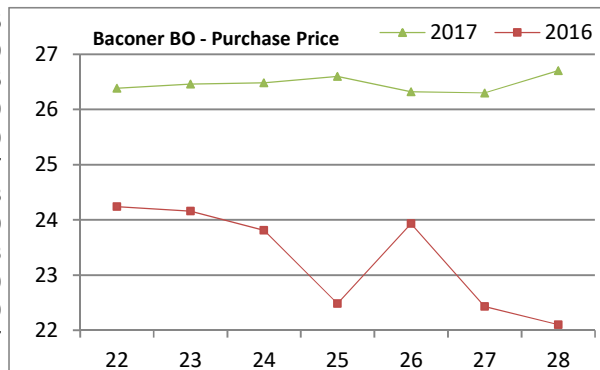

THIS INFORMATION IS PROTECTED AGAINST COPYING OR DISTRIBUTION WITHOUT PRIOR PERMISSION FROM THE RMAA BOARD.

FOR ENQUIRIES, PLEASE CONTACT RMAA AT TEL (012) 349 1237/8 or priceinformation@rmaa.co.za

Disclaimer: In no event shall the RMAA be liable for any direct, special, indirect or consequential damages, or any other damages of any kind, including but not limited to loss of use, loss of profits, or loss of data, whether in an action in contract, tort (including but not limited to negligence), or otherwise, arising out of or in any way connected with the use of this information. While the RMAA takes great care in compiling the contents of this page, it is nevertheless only meant to provide non-binding general information and cannot replace detailed individual advice to help the prospective buyer make his decision. The RMAA does not guarantee that the information on these pages is up-to-date, accurate and complete.