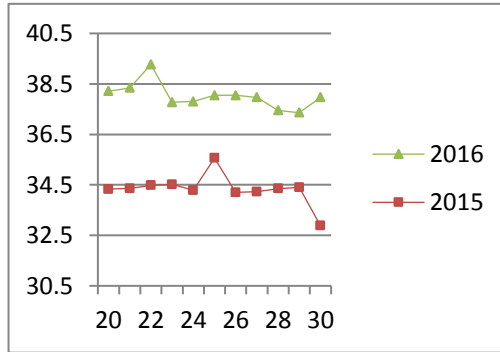

NATIONAL SOUTH AFRICAN PRICE INFORMATION FOR WEEK 30

Class Units Avg Mass Avg Purch Price Avg Selling Price Selling min Selling max From 2016/07/25 To 2016/07/31

CATTLE

Class	Units	Avg Mass	Avg Purch Price	Avg Selling Price	Selling min	Selling max
A2	13617	263.37	35.01	37.97	36.86	41.95
A3	2054	283.85	37.75	37.82	36.31	40.30
AB2	669	270.20	35.98	36.71	33.70	39.40
AB3	138	303.37	36.20	36.83	33.09	39.40
B2	794	267.47	32.52	33.41	29.00	36.10
B3	134	301.96	32.38	33.43	29.00	36.10
C2	2273	255.18	29.67	30.67	27.53	32.70
C3	614	283.46	30.14	28.85	26.94	32.95
20 293						

Beef A2 - Sales Price

LAMB/SHEEP

Class	Units	Avg Mass	Avg Purch Price	Avg Selling Price	Selling min	Selling max
A0	142	13.23	48.99	48.61	36.49	54.00
A1	556	15.50	57.25	57.97	48.54	68.00
A2	9471	21.74	57.50	60.16	55.68	64.25
A3	2201	23.58	58.05	58.91	56.00	64.92
A4	456	23.84	50.99	50.61	47.28	57.69
A5	98	23.70	44.39	46.28	42.25	55.00
A6	153	21.59	42.74	43.55	39.82	51.28
AB2	316	21.87	53.77	54.47	44.00	59.70
AB3	44	25.69	50.77	52.40	44.00	59.70
B2	278	24.22	49.28	50.65	38.37	53.57
B3	71	28.44	46.52	48.60	38.00	54.00
C2	910	25.01	46.12	47.86	43.00	50.62
C3	257	28.30	46.19	46.91	42.43	50.18
14 953						