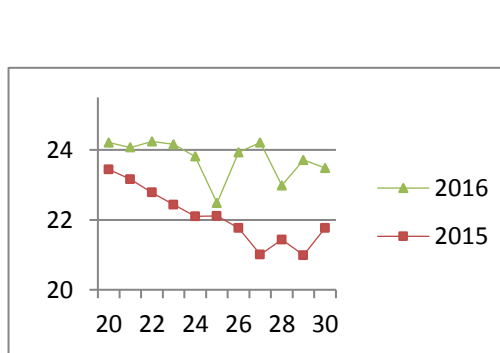

Baconer BO - Purchase Price

Hide	Feedlot	15.51
	Veldt	15.45
Dorper	ea	42.00
Merino	ea	82.21

THIS INFORMATION IS PROTECTED AGAINST COPYING OR DISTRIBUTION WITHOUT PRIOR PERMISSION FROM THE RMAA BOARD.

FOR ENQUIRIES, PLEASE CONTACT RMAA AT TEL (012) 349 1237/8 or priceinformation@rmaa.co.za

Disclaimer: In no event shall the RMAA be liable for any direct, special, indirect or consequential damages, or any other damages of any kind, including but not limited to loss of use, loss of profits, or loss of data, whether in an action in contract, tort (including but not limited to negligence), or otherwise, arising out of or in any way connected with the use of this information. While the RMAA takes great care in compiling the contents of this page, it is nevertheless only meant to provide non-binding general information and cannot replace detailed individual advice to help the prospective buyer make his decision. The RMAA does not guarantee that the information on these pages is up-to-date, accurate and complete.