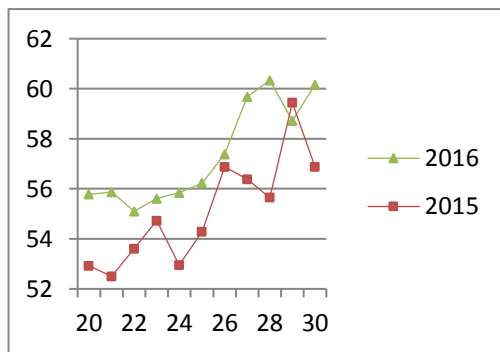

Lamb A2 - Sales Price

PIGS

Class	Units	Avg Mass	Avg Purch Price	Purch Min	Purch Max
BP	5419	74.01	23.57	22.00	26.50
BO	3065	74.82	23.48	22.00	25.00
BR	496	76.42	23.32	21.24	23.94
BC	103	75.80	19.30	19.21	22.10
PP	2310	51.30	24.69	20.35	26.00
PO	118	48.49	24.51	22.00	26.00
PR	22	48.30	23.75	22.00	26.00
PC	2	50.40	24.50	24.50	24.50
PS	2	36.60	23.00	23.00	23.00
HP	4998	84.78	23.38	22.00	24.77
HO	6109	86.34	23.56	22.00	24.55
HR	1036	88.39	22.99	15.00	23.76
HC	96	88.08	19.90	16.50	23.50
HU	15	88.16	19.05	13.00	23.50
HS	7	95.34	16.73	9.40	23.50
CP	749	60.40	23.79	22.10	26.50
CO	586	60.66	24.12	22.50	26.00
CR	4	61.78	23.84	22.00	24.84
CC	1	64.80	20.49	20.49	20.49
CS	1	59.20	11.00	11.00	11.00
SAB	300	107.75	12.94	6	20.00
SAS	1055	142.31	15.79	12.00	20.00
26494