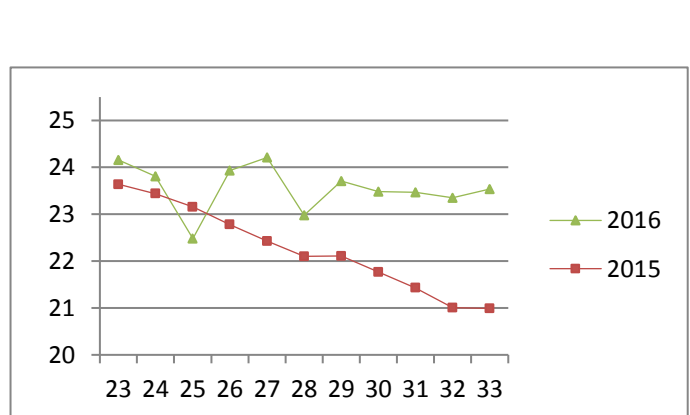

Baconer BO - Purchase Price

Hide	Feedlot	15.36
	Veldt	15.49
Dorper	ea	43.78
Merino	ea	80.00

THIS INFORMATION IS PROTECTED AGAINST COPYING OR DISTRIBUTION WITHOUT PRIOR PERMISSION FROM THE RMAA BOARD.

FOR ENQUIRIES, PLEASE CONTACT RMAA AT TEL (012) 349 1237/8 or priceinformation@rmaa.co.za

Disclaimer: In no event shall the RMAA be liable for any direct, special, indirect or consequential damages, or any other damages of any kind, including but not limited to loss of use, loss of profits, or loss of data, whether in an action in contract, tort (including but not limited to negligence), or otherwise, arising out of or in any way connected with the use of this information. While the RMAA takes great care in compiling the contents of this page, it is nevertheless only meant to provide non-binding general information and cannot replace detailed individual advice to help the prospective buyer make his decision. The RMAA does not guarantee that the information on these pages is up-to-date, accurate and complete.