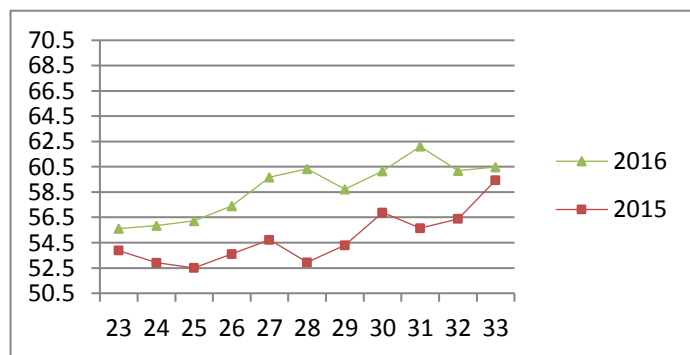

Lamb A2 - Sales Price

PIGS

Class	Units	Avg Mass	Avg Purch Price	Purch Min	Purch Max
BP	4475	74.67	23.40	22.00	26.50
BO	1589	75.72	23.54	22.00	25.00
BR	195	75.48	22.99	21.60	25.00
BC	19	74.47	20.51	19.27	22.50
BU	5	75.08	20.28	17.95	23.50
PP	1446	53.92	24.86	21.50	26.00
PO	65	54.04	24.67	23.00	26.00
PR	9	49.63	23.40	21.43	24.50
PC	3	53.73	24.19	24.00	24.50
PU	2	44.90	22.00	22.00	22.00
PS	4	14.90	18.00	18.00	18.00
SAS	852	103.99	12.56	8.00	19.00
HP	2321	86.35	23.70	23.00	23.84
HO	3966	87.39	23.59	23.00	23.69
HR	751	88.53	22.94	22.40	23.50
HC	63	88.11	19.82	18.87	23.50
HU	4	91.08	18.51	18.51	18.51
HS	9	97.36	23.50	23.50	23.50
CP	186	61.51	24.28	23.70	26.00
CO	85	61.97	24.09	23.45	26.00
CC	1	64.80	18.77	18.77	18.77
SAS	326	152.22	14.64	14.27	17.00
	16 376