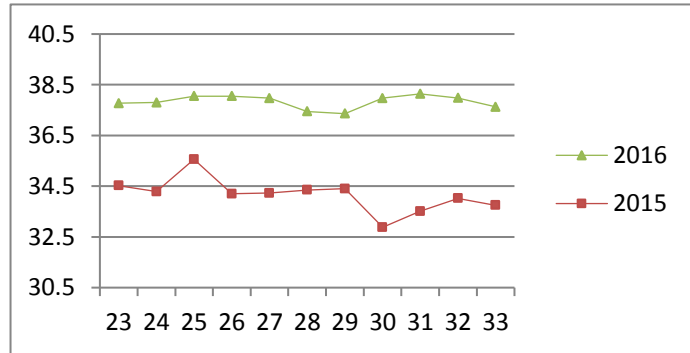

NATIONAL SOUTH AFRICAN PRICE INFORMATION FOR WEEK 33

Class Units Avg Mass Avg Purch Price Avg Selling Price Selling min Selling max From 2016/08/15 To 2016/08/21

CATTLE

Class	Units	Avg Mass	Avg Purch Price	Avg Selling Price	Selling min	Selling max
A2	9646	263.90	38.16	37.63	35.50	39.97
A3	1280	278.03	38.00	37.81	35.00	39.17
AB2	501	269.48	36.52	37.07	31.00	39.21
AB3	120	294.76	35.32	35.54	32.23	39.80
B2	373	258.33	33.22	33.79	29.96	38.82
B3	76	286.08	32.67	33.41	29.96	39.80
C2	1389	248.77	30.81	31.42	29.00	34.50
C3	357	287.86	31.22	31.94	29.00	34.50
	13 742					

Beef A2 - Sales Price

LAMB/SHEEP

Class	Units	Avg Mass	Avg Purch Price	Avg Selling Price	Selling min	Selling max
A0	376	15.30	52.83	54.13	50.00	55.00
A1	1069	17.64	62.63	63.45	55.00	64.00
A2	9965	20.89	61.94	60.48	55.32	69.55
A3	1427	23.03	60.55	59.27	55.40	65.84
A4	341	22.97	53.87	51.92	47.65	58.14
A5	86	22.91	49.56	50.68	39.75	58.50
A6	124	20.80	49.73	48.28	39.97	55.04
AB2	244	22.86	55.57	57.37	46.51	62.74
AB3	38	24.68	56.35	55.02	45.94	60.95
B2	217	23.74	52.06	54.78	43.44	56.00
B3	38	27.35	52.05	53.85	43.79	56.00
C2	460	24.38	50.56	51.57	45.55	54.00
C3	103	27.12	50.47	49.76	40.05	54.00
	14 488					