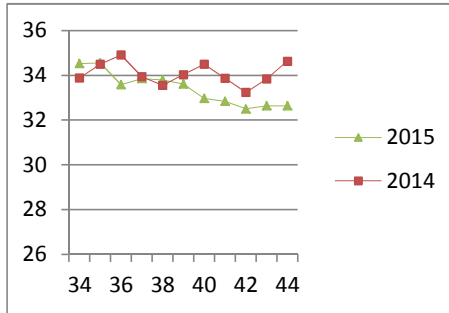

NATIONAL SOUTH AFRICAN PRICE INFORMATION FOR WEEK 44

Class Units Avg Mass Avg Purch Price Avg Selling Price Selling min Selling max From 2015/10/26 To 2015/11/01

CATTLE

Class	Units	Avg Mass	Avg Purch Price	Avg Selling Price	Selling min	Selling max
A2	9211	257.91	35.58	34.63	33.46	38.90
A3	1651	270.07	35.18	35.01	33.64	38.90
AB2	491	260.64	34.19	33.58	29.00	37.90
AB3	70	299.62	34.69	33.96	28.05	34.24
B2	365	256.40	31.33	31.19	26.61	33.80
B3	42	279.00	32.05	31.99	31.50	33.80
C2	1109	252.39	29.73	29.03	27.07	32.92
C3	200	301.11	29.77	29.22	27.07	32.92
13 139						

Beef A2 - Sales Price

LAMB/SHEEP

A0	410	12.89	45.68	43.39	40.90	47.47
A1	1816	14.98	53.38	52.73	50.00	55.15
A2	16530	19.50	54.64	53.72	49.87	55.66
A3	2937	21.81	54.89	53.90	45.31	58.01
A4	566	20.86	44.16	47.61	46.40	55.00
A5	212	19.79	41.56	38.85	34.00	53.00
A6	280	18.81	42.49	40.83	34.00	53.00
AB2	444	19.77	45.78	45.62	44.50	52.00
AB3	77	22.43	45.92	44.69	42.88	50.00
B2	896	24.26	43.27	39.05	36.81	47.69
B3	311	29.27	42.55	37.00	36.11	47.58
C2	1776	23.95	40.76	40.46	37.89	45.00
C3	458	25.07	40.57	40.62	40.00	45.50
26 713