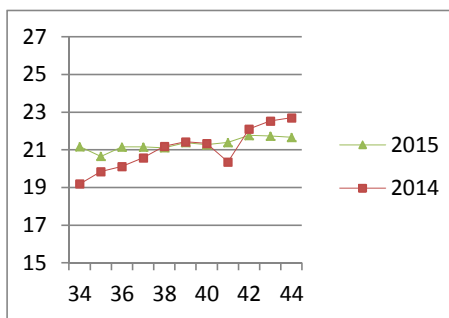

Baconer BO - Purchase Price

THIS INFORMATION IS PROTECTED AGAINST COPYING OR DISTRIBUTION WITHOUT PRIOR PERMISSION FROM THE RMAA BOARD.

FOR ENQUIRIES, PLEASE CONTACT RMAA AT TEL (012) 349 1237/8 or priceinformation@rmaa.co.za

Disclaimer: In no event shall the RMAA be liable for any direct, special, indirect or consequential damages, or any other damages of any kind, including but not limited to loss of use, loss of profits, or loss of data, whether in an action in contract, tort (including but not limited to negligence), or otherwise, arising out of or in any way connected with the use of this information. While the RMAA takes great care in compiling the contents of this page, it is nevertheless only meant to provide non-binding general information and cannot replace detailed individual advice to help the prospective buyer make his decision. The RMAA does not guarantee that the information on these pages is up-to-date, accurate and complete.