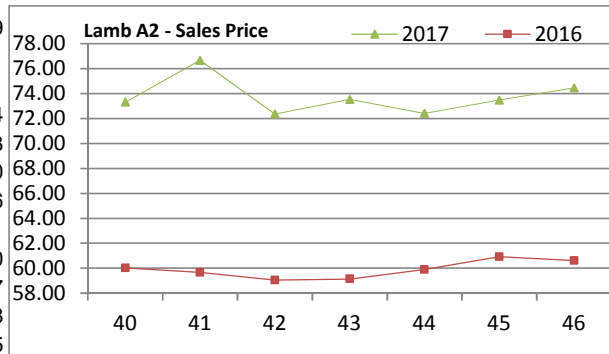

# NATIONAL SOUTH AFRICAN PRICE INFORMATION FOR WEEK Week 46

From 2017/11/13 To 2017/11/19

Class	Units	Avg Mass	Avg Purch Price	Avg Selling Price	Selling min	Selling max
<b>CATTLE</b>						
A2	8861	265.60	45.49	45.94	43.45	47.77
A3	1032	286.38	45.63	45.55	43.59	46.53
AB2	814	264.43	44.63	45.36	43.83	47.40
AB3	149	278.31	44.02	45.09	42.90	47.40
B2	426	255.07	42.66	42.29	40.70	43.90
B3	126	274.58	42.36	42.55	41.32	43.62
C2	1094	254.64	41.38	40.94	38.82	42.61
C3	426	285.84	41.52	40.59	38.00	42.28
12,928						

Class	Units	Avg Mass	Avg Purch Price	Avg Selling Price	Selling min	Selling max
<b>LAMB/SHEEP</b>						
A0	265	12.52	63.22	62.70	50.71	65.51
A1	1261	15.87	85.41	74.26	69.11	74.39
A2	18014	20.64	76.96	74.45	69.00	77.71
A3	3628	22.90	76.51	74.17	68.58	78.41
A4	584	24.64	69.27	65.44	60.23	73.94
A5	114	24.44	64.46	60.94	51.80	65.93
A6	113	25.59	64.65	62.57	50.76	66.00
AB2	161	21.46	66.71	67.63	60.16	72.06
AB3	37	23.08	64.23	64.29	59.49	70.61
B2	722	22.77	66.47	67.29	58.13	70.30
B3	130	25.67	64.76	63.44	55.71	65.97
C2	1060	24.10	56.80	58.14	53.07	61.98
C3	380	26.68	55.95	56.06	53.12	61.35
26,469						