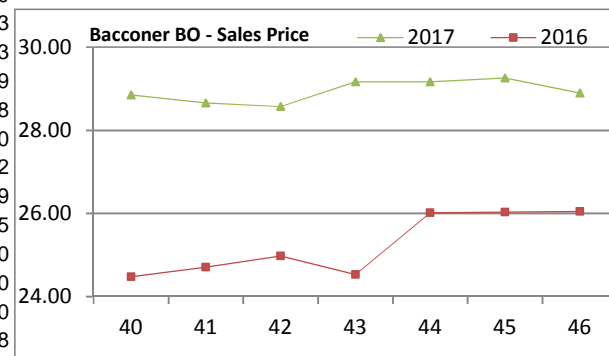

THIS INFORMATION IS PROTECTED AGAINST COPYING OR DISTRIBUTION WITHOUT PRIOR PERMISSION FROM THE RMAA BOARD.

FOR ENQUIRIES, PLEASE CONTACT RMAA AT TEL (012) 349 1237/8 or priceinformation@rmaa.co.za

Disclaimer: In no event shall the RMAA be liable for any direct, special, indirect or consequential damages, or any other damages of any kind, including but not limited to loss of use, loss of profits, or loss of data, whether in an action in contract, tort (including but not limited to negligence), or otherwise, arising out of or in any way connected with the use of this information. While the RMAA takes great care in compiling the contents of this page, it is nevertheless only meant to provide non-binding general information and cannot replace detailed individual advice to help the prospective buyer make his decision. The RMAA does not guarantee that the information on these pages is up-to-date, accurate and complete.