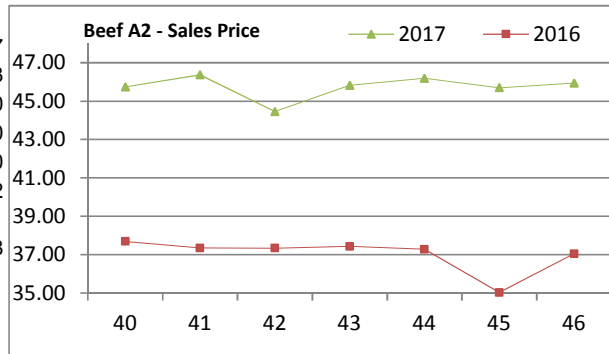

# NATIONAL SOUTH AFRICAN PRICE INFORMATION FOR WEEK Week 46

From 2017/11/13 To 2017/11/19

Class	Units	Avg Mass	Avg Purch Price	Avg Selling Price	Selling min	Selling max
<b>CATTLE</b>						
A2	8861	265.60	45.49	45.94	43.45	47.77
A3	1032	286.38	45.63	45.55	43.59	46.53
AB2	814	264.43	44.63	45.36	43.83	47.40
AB3	149	278.31	44.02	45.09	42.90	47.40
B2	426	255.07	42.66	42.29	40.70	43.90
B3	126	274.58	42.36	42.55	41.32	43.62
C2	1094	254.64	41.38	40.94	38.82	42.61
C3	426	285.84	41.52	40.59	38.00	42.28
12,928						

Class	Units	Avg Mass	Avg Purch Price	Avg Selling Price	Selling min	Selling max
<b>LAMB/SHEEP</b>						
A0	265	12.52	63.22	62.70	50.71	65.51
A1	1261	15.87	85.41	74.26	69.11	74.39
A2	18014	20.64	76.96	74.45	69.00	77.71
A3	3628	22.90	76.51	74.17	68.58	78.41
A4	584	24.64	69.27	65.44	60.23	73.94
A5	114	24.44	64.46	60.94	51.80	65.93
A6	113	25.59	64.65	62.57	50.76	66.00
AB2	161	21.46	66.71	67.63	60.16	72.06
AB3	37	23.08	64.23	64.29	59.49	70.61
B2	722	22.77	66.47	67.29	58.13	70.30
B3	130	25.67	64.76	63.44	55.71	65.97
C2	1060	24.10	56.80	58.14	53.07	61.98
C3	380	26.68	55.95	56.06	53.12	61.35
26,469						