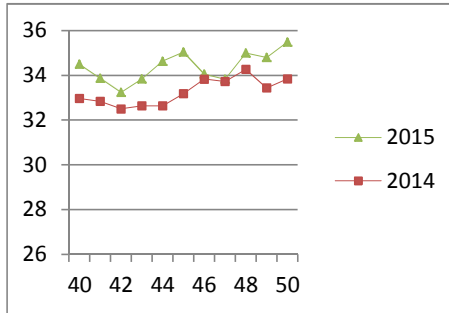

NATIONAL SOUTH AFRICAN PRICE INFORMATION FOR WEEK 50

Class Units Avg Mass Avg Purch Price Avg Selling Price Selling min Selling max From 2015/11/07 To 2015/12/13

CATTLE

Class	Units	Avg Mass	Avg Purch Price	Avg Selling Price	Selling min	Selling max
A2	12806	261.84	35.67	35.48	28.73	37.50
A3	1593	273.64	35.58	35.35	34.50	37.50
AB2	576	253.68	34.57	33.96	24.50	36.02
AB3	79	273.32	34.22	33.72	27.50	36.02
B2	291	247.00	31.20	30.94	24.95	36.00
B3	38	283.50	31.31	31.50	28.52	34.90
C2	1130	248.46	28.71	28.98	25.40	33.50
C3	217	290.95	28.85	29.35	26.63	33.50
16 730						

Beef A2 - Sales Price

LAMB/SHEEP

Class	Units	Avg Mass	Avg Purch Price	Avg Selling Price	Selling min	Selling max
A0	339	11.41	38.86	40.72	36.23	48.45
A1	1983	13.66	56.08	54.83	43.00	59.00
A2	15483	19.14	56.51	56.13	53.60	62.12
A3	4529	22.32	56.09	55.92	53.60	61.62
A4	1017	23.70	46.88	47.38	45.91	58.84
A5	219	25.08	47.70	37.90	37.12	55.00
A6	261	23.45	45.70	38.48	36.03	44.00
AB2	744	18.05	46.67	47.62	41.00	56.00
AB3	157	21.79	47.54	47.62	44.93	56.00
B2	165	22.44	43.67	45.33	38.14	49.00
B3	44	25.29	43.37	42.20	38.14	46.50
C2	1339	22.70	41.17	41.61	38.30	45.50
C3	425	25.74	40.86	41.16	38.83	44.97
26 705