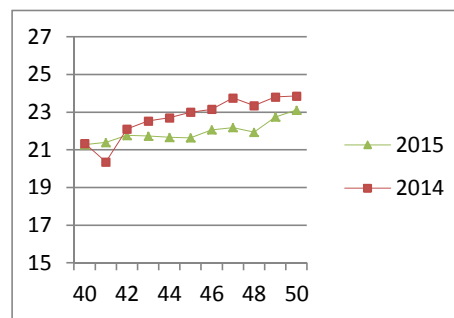

Baconer BO - Purchase Price

THIS INFORMATION IS PROTECTED AGAINST COPYING OR DISTRIBUTION WITHOUT PRIOR PERMISSION FROM THE RMAA BOARD.

FOR ENQUIRIES, PLEASE CONTACT RMAA AT TEL (012) 349 1237/8 or priceinformation@rmaa.co.za

Disclaimer: In no event shall the RMAA be liable for any direct, special, indirect or consequential damages, or any other damages of any kind, including but not limited to loss of use, loss of profits, or loss of data, whether in an action in contract, tort (including but not limited to negligence), or otherwise, arising out of or in any way connected with the use of this information. While the RMAA takes great care in compiling the contents of this page, it is nevertheless only meant to provide non-binding general information and cannot replace detailed individual advice to help the prospective buyer make his decision. The RMAA does not guarantee that the information on these pages is up-to-date, accurate and complete.