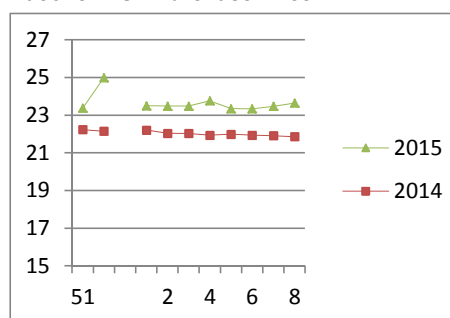

Baconer BO - Purchase Price

THIS INFORMATION IS PROTECTED AGAINST COPYING OR DISTRIBUTION WITHOUT PRIOR PERMISSION FROM THE RMAA BOARD.

FOR ENQUIRIES, PLEASE CONTACT RMAA AT TEL (012) 349 1237/8 or priceinformation@rmaa.co.za

Disclaimer: In no event shall the RMAA be liable for any direct, special, indirect or consequential damages, or any other damages of any kind, including but not limited to loss of use, loss of profits, or loss of data, whether in an action in contract, tort (including but not limited to negligence), or otherwise, arising out of or in any way connected with the use of this information. While the RMAA takes great care in compiling the contents of this page, it is nevertheless only meant to provide non-binding general information and cannot replace detailed individual advice to help the prospective buyer make his decision. The RMAA does not guarantee that the information on these pages is up-to-date, accurate and complete.