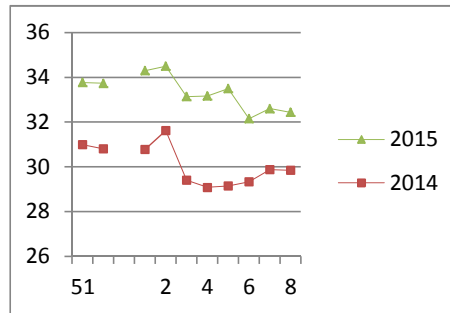

NATIONAL SOUTH AFRICAN PRICE INFORMATION FOR WEEK 8

Class Units Avg Mass Avg Purch Price Avg Selling Price Selling min Selling max From 2015/02/16 To 2015/02/22

CATTLE

Class	Units	Avg Mass	Avg Purch Price	Avg Selling Price	Selling min	Selling max
A2	4047	257.51	33.52	32.43	27.50	37.40
A3	668	266.42	34.03	33.56	30.66	37.40
AB2	266	234.85	30.81	29.64	28.30	37.40
AB3	30	302.33	30.98	30.84	25.00	37.40
B2	231	233.48	27.91	28.05	26.13	37.40
B3	55	202.43	25.09	27.43	26.29	37.40
C2	676	233.87	25.94	25.89	25.00	31.35
C3	124	277.81	24.73	26.21	23.64	31.35
	6 097					

Beef A2 - Sales Price

LAMB/SHEEP

A0	307	11.00	41.60	41.85	30.00	43.89
A1	644	15.96	52.95	52.63	45.38	52.83
A2	3687	19.39	52.89	53.27	50.00	63.25
A3	486	21.54	53.23	53.33	50.00	63.25
A4	24	19.54	50.62	48.87	47.00	50.90
A5	2	18.90	51.41	48.93	48.93	48.93
A6	10	20.53	43.64	43.89	30.00	43.89
AB2	56	21.74	46.31	46.82	43.84	61.25
AB3	10	18.97	46.31	46.28	43.30	61.25
B2	67	23.03	39.10	41.18	36.38	61.25
B3	11	28.72	39.49	40.90	36.61	61.25
C2	556	23.77	38.67	39.11	37.94	41.58
C3	80	27.93	39.60	39.72	37.97	41.35
	5 940