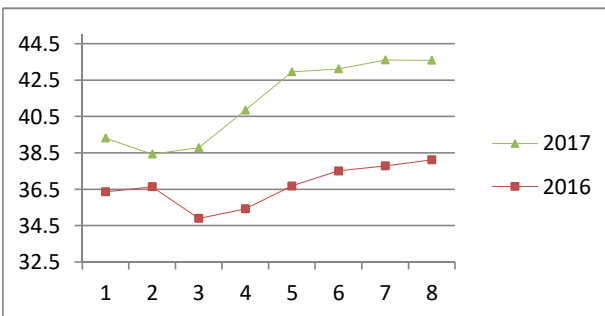

NATIONAL SOUTH AFRICAN PRICE INFORMATION FOR WEEK 8

From 2017/02/20 To 2017/02/26

Class	Units	Avg Mass	Avg Purch Price	Avg Selling Price	Selling min	Selling max
CATTLE						
A2	10540	259.41	41.92	43.59	37.50	47.50
A3	1157	274.14	44.00	43.80	42.80	49.59
AB2	382	250.33	40.15	42.05	37.00	47.50
AB3	57	272.17	40.74	41.86	39.12	43.51
B2	326	241.46	35.98	37.71	26.55	40.80
B3	63	263.06	33.91	37.82	34.95	40.80
C2	1681	249.63	33.50	36.18	29.86	38.70
C3	432	274.99	34.04	36.54	29.86	38.15
	14,638					

Beef A2 - Sales Price

Class	Units	Avg Mass	Avg Purch Price	Avg Selling Price	Selling min	Selling max
LAMB/SHEEP						
A0	264	12.98	54.47	56.63	53.30	59.00
A1	1065	15.43	64.13	66.00	63.46	69.00
A2	10506	19.39	66.50	66.55	63.80	74.33
A3	1563	21.23	66.67	65.99	69.25	74.33
A4	267	21.49	60.19	61.10	59.90	72.99
A5	80	20.85	55.13	58.83	53.41	70.50
A6	137	21.59	52.33	55.52	50.73	60.00
AB2	97	23.10	55.99	57.73	54.43	71.69
AB3	32	27.10	54.39	58.07	48.73	63.28
B2	140	28.91	48.38	51.54	49.05	54.00
B3	46	32.15	48.75	51.18	49.08	54.00
C2	962	24.01	43.44	48.50	42.10	55.40
C3	363	27.73	43.69	48.95	41.00	54.00
	15,522					

Lamb A2 - Sales Price

Hide	Feedlot	15.61
	Veldt	15.58
Dorper	ea	41.18
Merino	ea	91.25

Class	Units	Avg Mass	Avg Purch Price	Purch Min	Purch Max
PIGS					
BP	7384	73.25	26.99	23.00	29.28
BO	2920	74.19	27.43	23.00	30.00
BR	249	75.41	26.91	22.50	29.80
BC	45	77.93	27.14	20.88	29.80
BU	9	73.76	23.95	25.83	29.00
BS	5	80.72	20.25	17.10	29.00
PP	2723	51.62	27.50	25.00	31.48
PO	189	52.51	28.14	25.00	31.50
PR	14	48.16	26.92	24.00	29.00
PS	8	43.25	19.31	17.81	29.00
SAB	105	146.01	14.31	17.74	19.52
HP	3636	85.25	26.43	25.97	29.00
HO	3165	86.18	26.57	25.92	29.00
HR	513	87.42	25.70	25.10	27.60
HC	56	89.00	21.86	17.21	27.30
HU	3	85.69	24.85	19.64	27.30
HS	6	89.73	11.04	11.00	11.10
CP	2539	63.35	28.74	27.34	30.00
CO	269	68.01	28.35	26.00	30.36
CR	48	63.04	28.32	25.64	28.50
CC	7	63.00	26.67	23.00	27.60
SAS	607	163.99	17.74	15.53	20.00
	24,500				