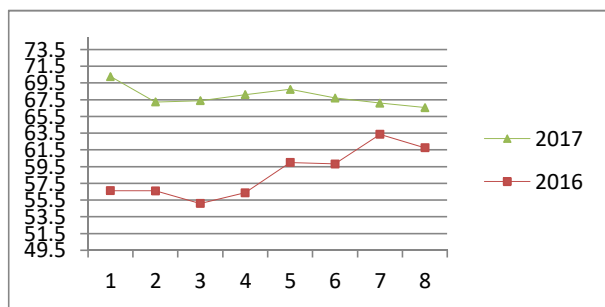

NATIONAL SOUTH AFRICAN PRICE INFORMATION FOR WEEK 8

From 2017/02/20 To 2017/02/26

Class	Units	Avg Mass	Avg Purch Price	Avg Selling Price	Selling min	Selling max
CATTLE						
A2	10540	259.41	41.92	43.59	37.50	47.50
A3	1157	274.14	44.00	43.80	42.80	49.59
AB2	382	250.33	40.15	42.05	37.00	47.50
AB3	57	272.17	40.74	41.86	39.12	43.51
B2	326	241.46	35.98	37.71	26.55	40.80
B3	63	263.06	33.91	37.82	34.95	40.80
C2	1681	249.63	33.50	36.18	29.86	38.70
C3	432	274.99	34.04	36.54	29.86	38.15
	14,638					

Beef A2 - Sales Price

Class	Units	Avg Mass	Avg Purch Price	Avg Selling Price	Selling min	Selling max
LAMB/SHEEP						
A0	264	12.98	54.47	56.63	53.30	59.00
A1	1065	15.43	64.13	66.00	63.46	69.00
A2	10506	19.39	66.50	66.55	63.80	74.33
A3	1563	21.23	66.67	65.99	69.25	74.33
A4	267	21.49	60.19	61.10	59.90	72.99
A5	80	20.85	55.13	58.83	53.41	70.50
A6	137	21.59	52.33	55.52	50.73	60.00
AB2	97	23.10	55.99	57.73	54.43	71.69
AB3	32	27.10	54.39	58.07	48.73	63.28
B2	140	28.91	48.38	51.54	49.05	54.00
B3	46	32.15	48.75	51.18	49.08	54.00
C2	962	24.01	43.44	48.50	42.10	55.40
C3	363	27.73	43.69	48.95	41.00	54.00
	15,522					

Lamb A2 - Sales Price

Hide	Feedlot	15.61
	Veldt	15.58
Dorper	ea	41.18
Merino	ea	91.25

Class	Units	Avg Mass	Avg Purch Price	Purch Min	Purch Max
PIGS					
BP	7384	73.25	26.99	23.00	29.28
BO	2920	74.19	27.43	23.00	30.00
BR	249	75.41	26.91	22.50	29.80
BC	45	77.93	27.14	20.88	29.80
BU	9	73.76	23.95	25.83	29.00
BS	5	80.72	20.25	17.10	29.00
PP	2723	51.62	27.50	25.00	31.48
PO	189	52.51	28.14	25.00	31.50
PR	14	48.16	26.92	24.00	29.00
PS	8	43.25	19.31	17.81	29.00
SAB	105	146.01	14.31	17.74	19.52
HP	3636	85.25	26.43	25.97	29.00
HO	3165	86.18	26.57	25.92	29.00
HR	513	87.42	25.70	25.10	27.60
HC	56	89.00	21.86	17.21	27.30
HU	3	85.69	24.85	19.64	27.30
HS	6	89.73	11.04	11.00	11.10
CP	2539	63.35	28.74	27.34	30.00
CO	269	68.01	28.35	26.00	30.36
CR	48	63.04	28.32	25.64	28.50
CC	7	63.00	26.67	23.00	27.60
SAS	607	163.99	17.74	15.53	20.00
	24,500				