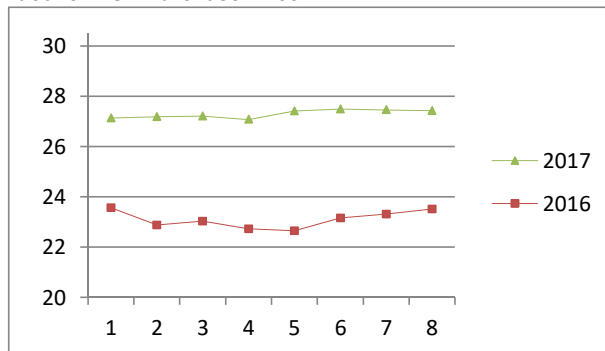

Baconer BO - Purchase Price

THIS INFORMATION IS PROTECTED AGAINST COPYING OR DISTRIBUTION WITHOUT PRIOR PERMISSION FROM THE RMAA BOARD.

FOR ENQUIRIES, PLEASE CONTACT RMAA AT TEL (012) 349 1237/8 or priceinformation@rmaa.co.za

Disclaimer: In no event shall the RMAA be liable for any direct, special, indirect or consequential damages, or any other damages of any kind, including but not limited to loss of use, loss of profits, or loss of data, whether in an action in contract, tort (including but not limited to negligence), or otherwise, arising out of or in any way connected with the use of this information. While the RMAA takes great care in compiling the contents of this page, it is nevertheless only meant to provide non-binding general information and cannot replace detailed individual advice to help the prospective buyer make his decision. The RMAA does not guarantee that the information on these pages is up-to-date, accurate and complete.